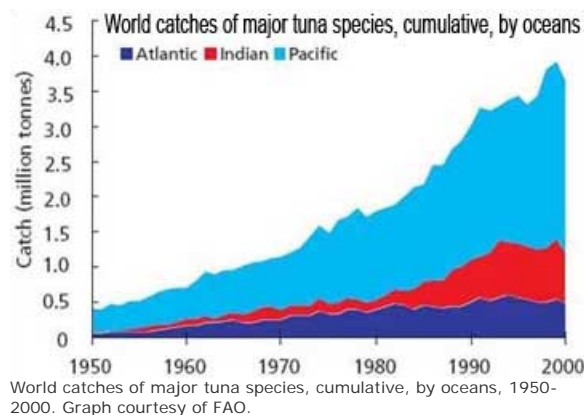

Tuna may go the way of cod: a collapsed fishery

mongabay.com
February 18, 2008

Cod Review

Independent Games Journalism Has Arrived At Crispy Gamer. Read Now.
www.CrispyGamer.com/Call-Of-Duty-4

Fishing the Agua Boa

River - offers the fly fisherman a trip that they will never forget.
www.aguaboamazonlodge.com

Nordic Naturals Mega-Sale

Unbelievable Price - Buy On Sale! Fast & Free Shipping Available
www.LuckyVitamin.com

Yellowfin Tuna Fishing

Save on Tuna Fishing Research top retailers here.
Plazoo.com

The collapse of the cod fishery could provide important lessons to prevent a similar fate for some tuna populations, say researchers presenting at the American Association for the Advancement of Science (AAAS) Annual Meeting in Boston on February 18.

Overfishing a fast-driving depletion of some tuna stocks. For example, landed value of yellowfin tuna in the Western Central Pacific Ocean was US$1.9 billion in 2001, but US$1.1 billion in 2004. The trends are similar to those seen for cod in the

Canadian Atlantic where the value of catch fell from $1.4 billion in 1968 to $10 million in 2004.

"Conventional fisheries wisdom did not work for the northwest Atlantic cod and is now failing for tuna in some cases," said WWF's Katharine Newman, moderator for the panel. "We need to find solutions that advocate sustainable fishing starting right at the source like the Coral Triangle down to consumers' plates through Marine Stewardship Council [MSC] certification and public awareness."

The researchers note that despite a decade of conservation measures, cod populations have not recovered as fisheries scientists predicted they would.